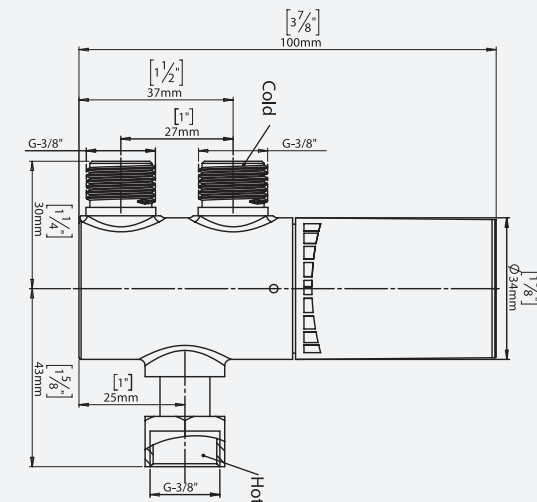

### ORDERING INFORMATION

MODEL	CODE	ADDITIONAL SPECIFICATIONS
BELOW DECK TMV	KSL01045	G 3/8" inlet
BELOW DECK TMV connection kit	07291113	Includes 1 x flexible hose 3/8", 1 x 90° brass arch, 1 x T-piece 3/8".
Angle valve (one piece)	09010031	Two pieces required for each UnderbasinTMV.

**KS**  
Kassel Sanitär

ANGLE VALVES

CONNECTION KIT