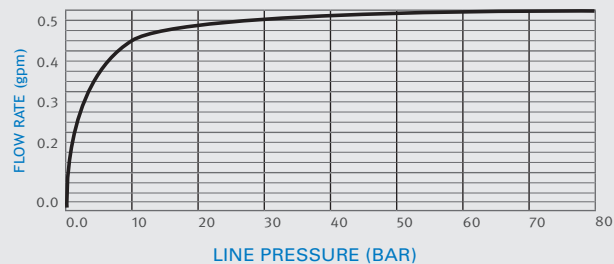

BESALÚ

TOUCH-FREE ELECTRONIC FAUCET

SPECIFICATIONS

Thermostatic and touch free electronic faucet for deck mounted installations. Activated by an infrared sensor. Thermostatic mixer located in the faucet cap. Filters included. Chrome plated body, other finishes available. Includes a low battery indicator. Latching solenoid valve is located inside the faucet making it more resistant to vandalism. Installed as a regular faucet, simply connect the battery to complete the installation. The following settings can be customized by using the optional remote control: sensor range, security time, delay in, delay out and on-off. A 24 hour mandatory hygiene flush can be activated upon request.

FLOW RATE vs PRESSURE

This graph applies to 0.5 GPM option only.

ORDERING INFORMATION

PRODUCT NAME	CODE	PRODUCT NAME	CODE
BESALÚ	KSL00090	Remote Control	KSL001030
		Matching Besalu soap dispenser battery operated	KSL00990