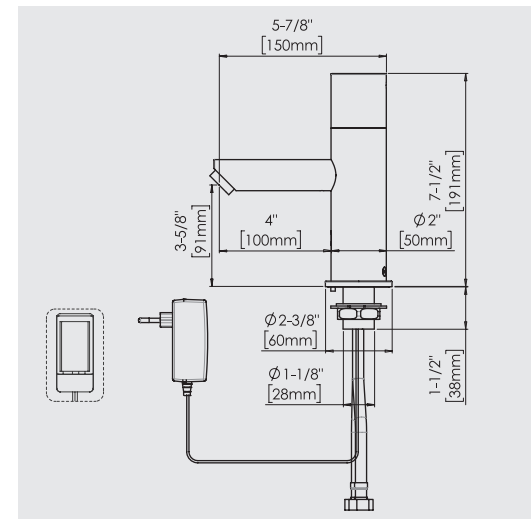

PRODUCT AT A GLANCE

Installation	Deck mounted
Power Supply	9V Alkaline battery, externally mounted, or 9V transformer.
Operating pressure	0.5-5.0 bar (7-72.5 PSI), for water pressure greater than 5.0 bar use a pressure reducing valve.
Water Supply	Cold and Hot water
Water Saving Options	6 LPM / 1.58 GPM ; 4 LPM / 1 GPM ; 3 LPM / 0.8 GPM 1.89 LPM / 0.5 GPM ; 1.3 LPM 0.35 GPM
Water Temperature	70°C Maximum
Security Time	Auto shutoff after 90 seconds. adjustable by remote control

FLOW RATE vs PRESSURE

This graph applies to 0.5 GPM option only.

ORDERING INFORMATION

PRODUCT NAME	CODE	PRODUCT NAME	CODE
BESALÚ	KSL00090	Remote Control	KSL001030
		Matching Besalu soap dispenser battery operated	KSL00990