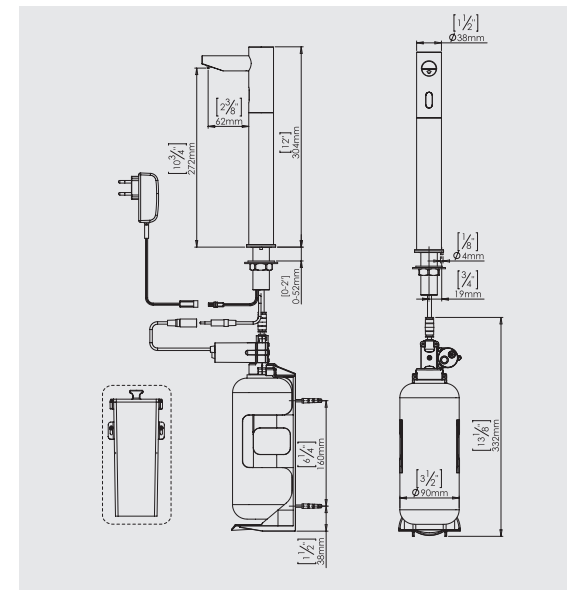

BESALÚ EXTRA SOAP DISPENSER

TOUCH-FREE ELECTRONIC SOAP DISPENSER

SPECIFICATIONS

Touch-free electronic soap dispenser for deck-mounted installations. Activated by infrared sensor. For use with any non-proprietary soap. Tall version 304 mm / 11.95" for countertop wash basins. Chrome plated body, other finishes available. Includes a 1 liter soap bottle and bottle support. With a designated peristaltic pump that prevents clogging and back flow. Remote installation option: extension cable and longer piping. Adjustable settings by remote control: soap quantity, soap tank refill, temporary off and reset to factory settings.

PRODUCT AT A GLANCE

Installation	Deck-mounted
Power Supply Options	<ul style="list-style-type: none"> • 9V battery • 12V transformer
Soap	1 Liter soap bottle. Peristaltic pump enables the use of any kind of liquid soap, detergent or antibacterial gel
Soap Dosage	Default setting: 1.2-1.6 cc Adjustable by remote control in accordance to the selected soap.
Refill	Soap priming operated by remote control or by easy-to-use manual refill button

ORDERING INFORMATION

MODEL	CODE	POWER	ADDITIONAL FEATURES
BESALÚ EXTRA SOAP DISPENSER	KSL00905	<ul style="list-style-type: none"> • 9V battery • 12V transformer 	Tall body 304 mm / 11.95" for countertop wash basins

OPTIONS

OPTION	COMMENTS
Remote control	KSL01060
Matching faucet BESALÚ BASIC EXTRA	Upon request
Six-pack: 6 soap dispensers and a remote control	KSL00906
Professional System (for multiple soap dispenser feeding)	Upon request