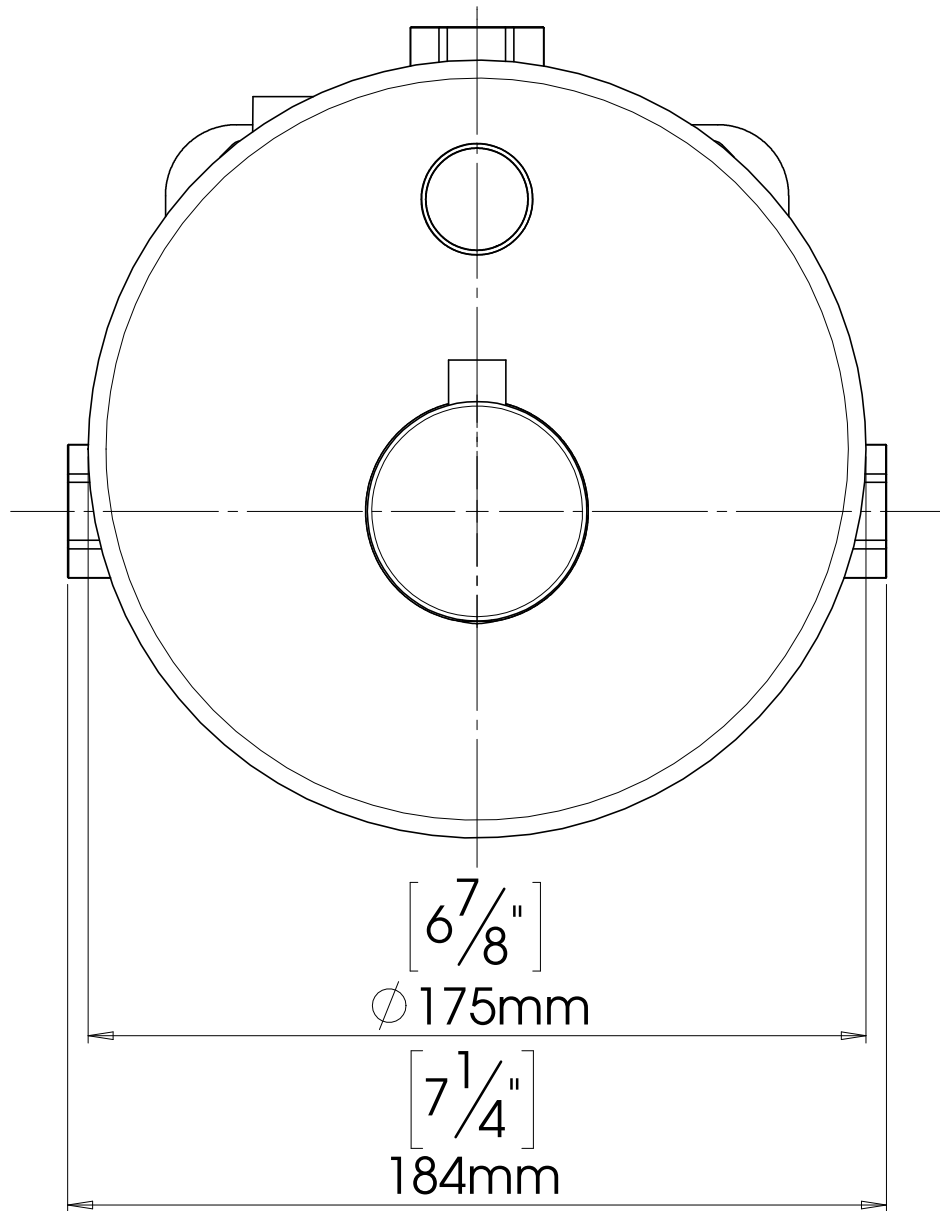

CORELLA CONTACT DUO

G-1/2"
3PLS