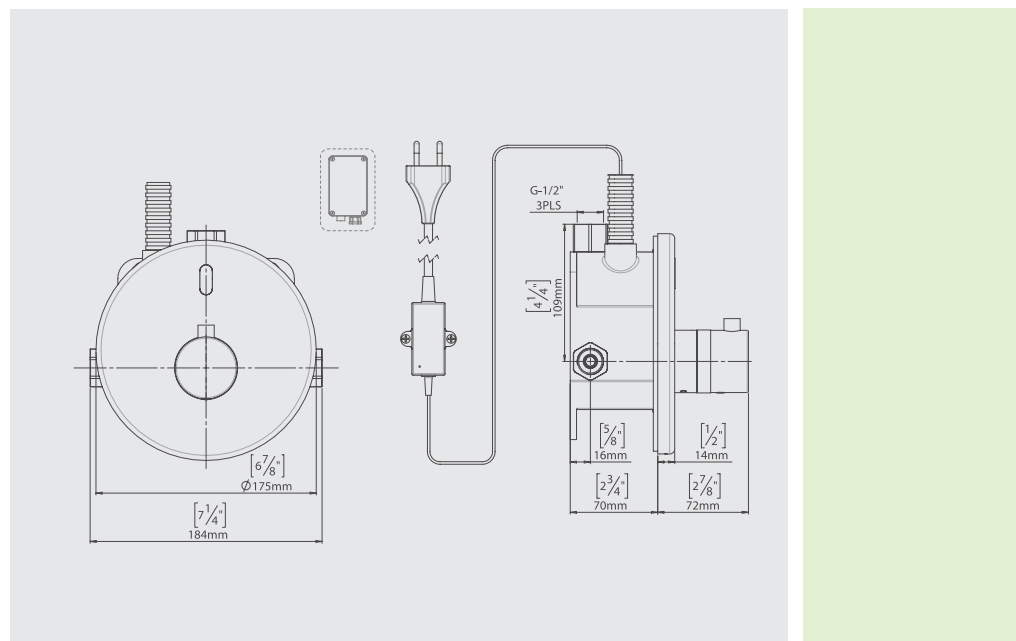

PRODUCT AT A GLANCE

Installation	Concealed wall-mounted
Power Supply	<ul style="list-style-type: none">• 9V battery• 9V transformer
Operating pressure	0.5-8.0 bar / 7.0-116.0 psi
Water supply	Hot and cold water
Water Temperature	Maximum 70°C

ORDERING INFORMATION

MODEL	CODE	POWER SUPPLY
CORELLA DÚO	KSL00710	<ul style="list-style-type: none">• 9V battery• 9V transformer

ORDERING INFORMATION

OPTION	CODE
REMOTE CONTROL	KSL01030

KS
Kassel Sanitär

Kassel Sanitär S.L.