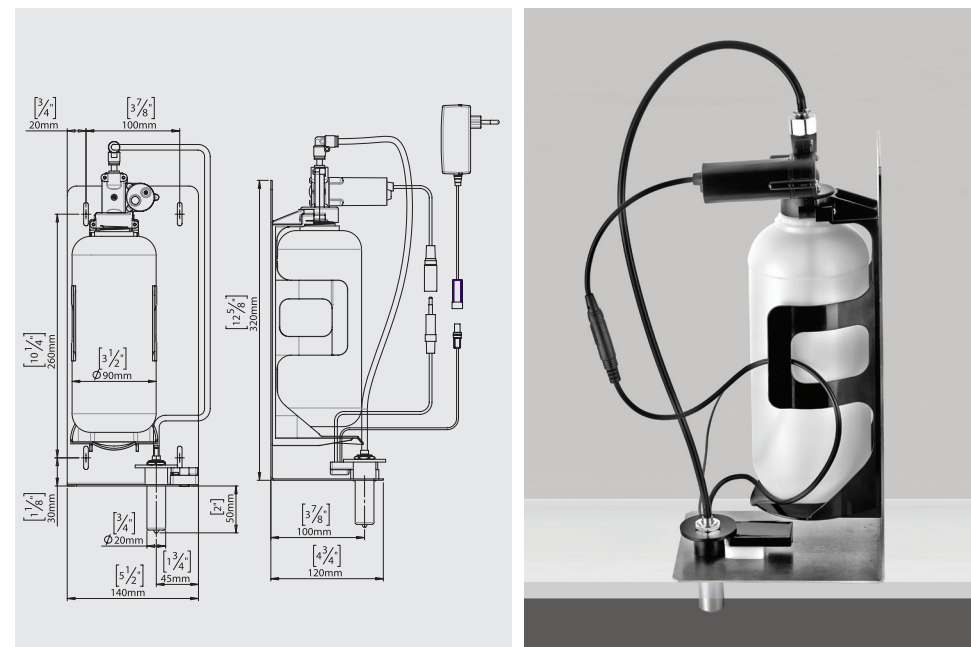

ESPEJO SOAP DISPENSER

SPECIFICATIONS

Touch-free electronic soap dispenser for concealed installation behind the mirror. Activated by infrared sensor. Chrome plated spout. Includes a 1 liter soap bottle and bottle support. To be used with non-proprietary soap for maximum savings. Adjustable settings by remote control: Soap dosage, soap tank refill, temporary off and reset to factory settings.

OPERATION

Touch-free electronic soap dispenser operated by infrared sensor. The soap dispenser automatically activates when users place their hands within sensor range, providing a measured amount of soap (adjustable by remote control). If the users remove the hand before the full amount is dispensed, the soap dispenser immediately stops the soap flow.

PRODUCT AT A GLANCE

Installation	Concealed behind the mirror
Power Supply Options	12V transformer
Soap	1 Liter soap bottle The peristaltic pump enables the use of any kind of liquid soap, detergent or antibacterial gel
Soap dosage	Factory setting of 1.2 to 1.6 cc depending on the selected soap. The soap quantity can be changed using the soap dispenser remote control.
Refill	Easy to use manual refill button used for soap priming. This function can also be performed with the remote control.

ORDERING INFORMATION

PRODUCT NAME	CODE	POWER
ESPEJO SOAP DISPENSER	KSL00970	12V transformer

SOAP DISPENSERS OPTIONS

PRODUCT NAME	PART NUMBER
Remote control	KSL01060

Kassel Sanitär S.L.

- Avda. de Castilla, 1 - Polígono Industrial, 28830 San Fernando de Henares, Madrid, **Spain**
- Daimlerstraße 2, D-93133 Burglengenfeld, **Germany**