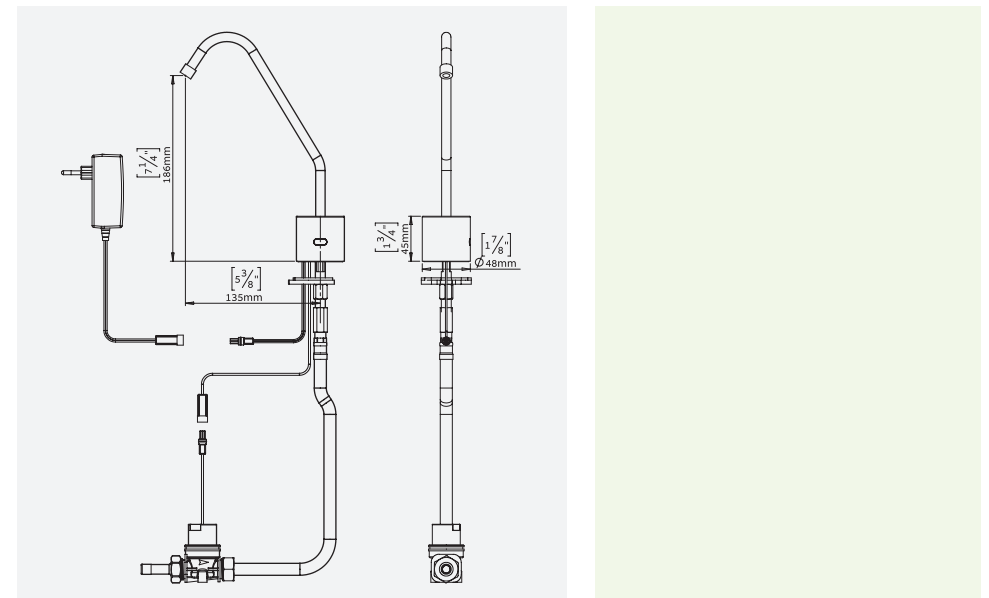

FROST I TF

TOUCH-FREE ELECTRONIC DECK MOUNTED FAUCET

SPECIFICATIONS

Touch free electronic glass or bottle filler faucet. Activated by IR sensor. For cold or premixed water. Available with Battery Box for 6 x 1.5V AA batteries or a 9V transformer. Filter included. Long reach rotational spout. Lead free waterways. Retrofit installation compatibility.

OPERATION

When users place a hand in front of the sensor and positions a glass or bottle under the spout with the other hand, the touch free glass filler faucet will automatically activate. The flow will stop as soon as the user removes their hand from the sensor range.

APPLICATION

Deck mounted touch free glass or bottle-filler is ideal for drinking fountains, coolers and water stations. Cool touch free glass filler has been designed by Kassel for bars, restaurants and other commercial kitchens. Enables you to quickly and conveniently fill glasses or bottles with water and configure your own water filling stations.

PRODUCT AT A GLANCE

Installation	Deck mounted
Power Supply	- Battery Box for 6 x 1.5V AA batteries 9V transformer
Operating pressure	0.5-8.0 bar / 7.0-116.0 psi
Water temperature	70°C Maximum

ORDERING INFORMATION

MODEL	CODE	POWER
FROST I TF	KSL00292	- Battery Box for 6 x 1.5V AA batteries 9V transformer

OPTIONAL ACCESSORIES

OPTIONS	CODE
Remote control	KSL01030

Kassel Sanitär S.L.

- Avda. de Castilla, 1 - Polígono Industrial, 28830 San Fernando de Henares, Madrid, Spain
- Daimlerstraße 2, D-93133 Burglengenfeld, Germany

Tel. +34 916 778 993 | Fax. +34 916 777 774 | info@kassel.es | www.kassel.es