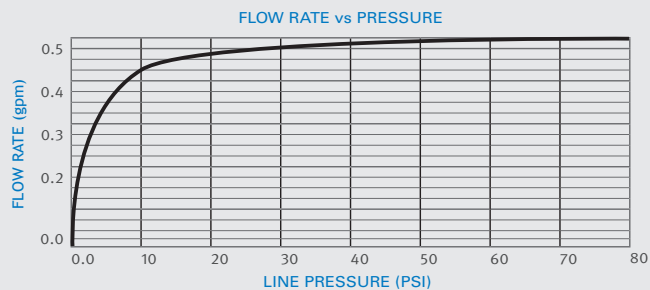

OPERATION

Touch free electronic faucet. The faucet is activated automatically when the user brings his hands within the sensor range, and stops when the user removes his hands.

APPLICATION

Deck mounted faucet combining an elegant minimalist design with anti vandal features. Enables an easy installation and is long lasting even in the harshest installation sites. Helps washrooms to stay cleaner and save water. Prevents cross contamination. Ideal for stadiums, train and bus stations & highway rest stop.

PRODUCT AT A GLANCE

Installation	Lavatory mounted.
Recommended Pressure	0.5-8.0 BAR / 7.0-116 PSI With a pressure over 8 bar, use a pressure reducing valve.
Power Supply	9V battery internal Lithium battery, 9V external Alkaline battery or 9V transformer.
Water Saving Options	6 LPM / 1.58 GPM ; 4 LPM / 1 GPM ; 3 LPM / 0.8 GPM 1.89 LPM / 0.5 GPM ; 1.3 LPM 0.35 GPM
Water Supply	Cold and hot water
Water temperature	Max 70°.
Security Time	90 seconds. Adjustable with Kassel's remote control.

This graph applies to 0.5 GPM option only.

ORDERING INFORMATION

PRODUCT NAME	PART NUMBER
GRAN BAIONA DÚO	KSL00115
GRAN BAIONA DÚO EXT	KSL00116

OPTIONAL ACCESSORIES

PRODUCT NAME	PART NUMBER
REMOTE CONTROL	KSL01030