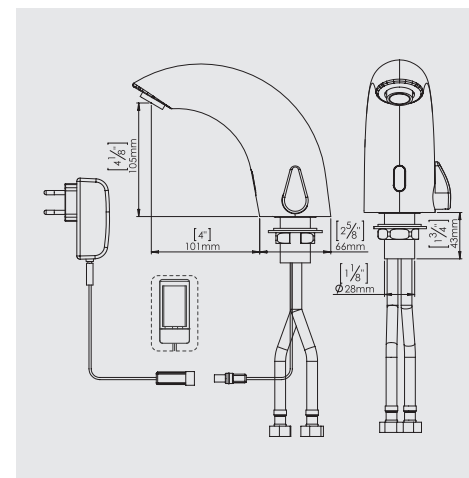

Kassel Sanitär S.L.

- Avda. de Castilla, 1 - Polígono Industrial, 28830 San Fernando de Henares, Madrid, Spain
- Daimlerstraße 2, D-93133 Burglengenfeld, Germany

Tel. +34 916 778 993 | Fax. +34 916 777 774 | info@kassel.es | www.kassel.es