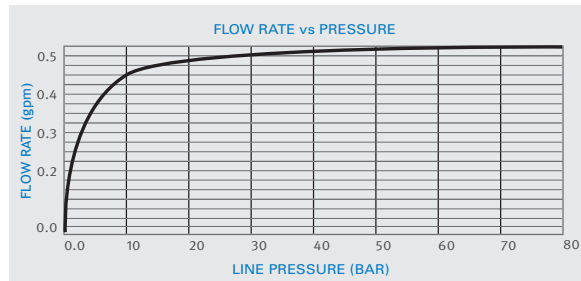

OPERATION

Touch-free electronic faucet. The faucet is automatically activated when the users place their hands in the sensor range and stops when the users remove their hands.

APPLICATION

Deck-mounted faucets. Combining an elegant minimalist design with anti-vandal features. Easy installation. Long lasting even in the harshest installation sites. Helps washrooms stay clean and saves water. Prevents cross contamination. Ideal for stadiums, train and bus stations and highway rest stops.

PRODUCT AT A GLANCE

Installation	Installation
Power supply	• 9V battery • 9V transformer
Operating pressure	0.5-8.0 bar / 7.0-116.0 psi
Water supply	Cold or premixed water
Water flow	6 LPM / 1.58 GPM - SSR PCA stream
Water saving options	4 LPM / 1 GPM ; 3 LPM / 0.8 GPM 1.89 LPM / 0.5 GPM ; 1.3 LPM 0.35 GPM - PCA spray
Water temperature	70°C Maximum
Security Time	Auto shutoff after 90 seconds. adjustable by remote control

OPTIONAL ACCESSORIES

PRODUCT NAME	PART NUMBER
REMOTE CONTROL	KSL01030
Matching BAIONA Soap Dispenser	KSL00925

ORDERING INFORMATION

PRODUCT NAME	PART NUMBER	POWER SUPPLY	ADDITIONAL FEATURES
GRAN BAIONA	KSL00117	9V internal battery	AB 1953 Lead Free
GRAN BAIONA EXT	KSL00112	• 9 V battery • 9 V transformer