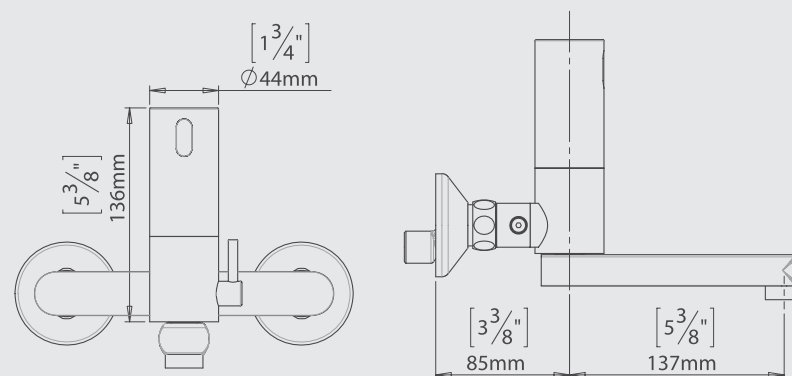

Kassel Sanitär S.L.

- Avda. de Castilla, 1 - Polígono Industrial, 28830 San Fernando de Henares, Madrid, Spain
- Daimlerstraße 2, D-93133 Burglengenfeld, Germany

Tel. +34 916 778 993 | Fax. +34 916 777 774 | info@kassel.es | www.kassel.es