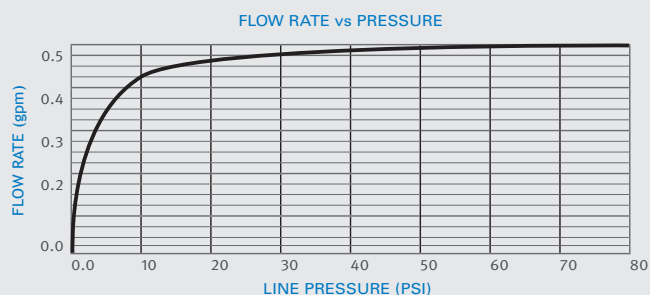

GUARDA DÚO TOUCH-FREE ELECTRONIC WALL-MOUNTED FAUCET

SPECIFICATIONS

Touch-free electronic faucet for wall-mounted installations. Activated by wave on-off infrared sensor. With a mixer for water temperature adjustment for hot and cold water. Swivel spout. Filters included. Powered by a 9V battery. Includes a low battery indicator. The solenoid valve is located above deck inside the product for added vandal protection. Adjustable settings by remote control: sensor range, security time, delay in, delay out, on-off and reset to factory settings.

OPERATION

The faucet is activated when users place their hands within close proximity of the sensor. Water will flow for a factory set time of 8 seconds. Placing the hands in close proximity to the sensor for a second time will shut off the water flow before the cycle is completed.

APPLICATION

High quality, vandal resistant faucet. Helps washrooms stay clean and hygienic and saves water. Ideal for retrofit installations and bucket sinks.

PRODUCT AT A GLANCE

Installation	Exposed wall-mounted
Power Supply	· 9V battery · 9V Transformer
Operating pressure	0.5-8.0 bar / 7.0-116.0 psi
Water supply	Hot and cold water
Water flow	6 LPM / 1.58 GPM - SSR PCA stream
Water Saving Options	4 LPM / 1 GPM ; 3 LPM / 0.8 GPM ; 1.89 LPM / 0.5 GPM ; 1.3 LPM 0.35 GPM - PCA spray
Water temperature	70°C Maximum
Security Time	90 seconds. Adjustable with a remote control.

This graph applies to 0.5 GPM option only.

ORDERING INFORMATION

PRODUCT NAME	CODE	POWER	ADDITIONAL FEATURES	OPTION	CODE
GUARDA DÚO	KSL00320	Internal 9V battery	Exposed installation With mixer for water temperature adjustment	Remote Control	KSL01030

OPTIONS

KS
Kassel Sanitär