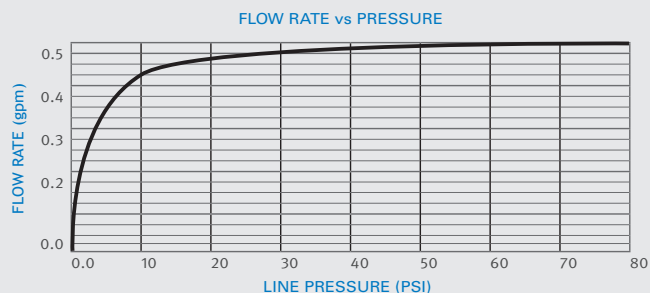

OPERATION

The faucet will automatically activate when users place their hands in the sensor range and will stop once the users remove their hands.

APPLICATION

Wall-mounted faucet. Combines a minimalistic design with vandal resistant features. Helps washrooms stay clean and saves water. Easy installation. Long lasting even in the harshest installation sites. Ideal for shopping malls, sport facilities and entertainment centers.

PRODUCT AT A GLANCE

| | |
|----------------------|---|
| Installation | Exposed wall-mounted |
| Power Supply | Internal 9V battery |
| Operating pressure | 0.5-8.0 bar / 7.0-116.0 psi |
| Water supply | Cold and premixed water |
| Water flow | 6 LPM / 1.58 GPM - SSR PCA stream |
| Water Saving Options | 4 LPM / 1 GPM ; 3 LPM / 0.8 GPM ; 1.89 LPM / 0.5 GPM ; 1.3 LPM 0.35 GPM - PCA spray |
| Water temperature | 70°C Maximum |
| SecurityTime | 90 seconds. Adjustable with a remote control. |