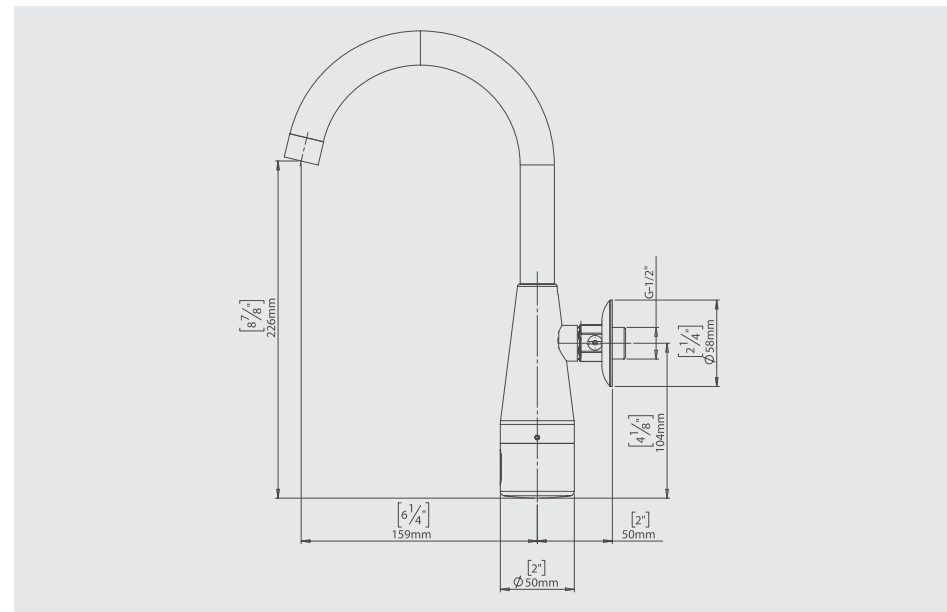

OPERATION

The faucet will automatically activate when users place their hands in the sensor range and will stop once the users remove their hands.

APPLICATION

Wall-mounted faucet. Combines a minimalistic design with vandal resistant features. Helps washrooms stay clean and saves water. Easy installation. Long lasting even in the harshest installation sites. Ideal for shopping malls, sport facilities and entertainment centers.

PRODUCT AT A GLANCE

| | |
|----------------------|---|
| Installation | Exposed wall-mounted |
| Power Supply | Internal 9V battery |
| Operating pressure | 0.5-8.0 bar / 7.0-116.0 psi |
| Water supply | Cold and premixed water |
| Water flow | 6 LPM / 1.58 GPM - SSR PCA stream |
| Water Saving Options | 4 LPM / 1 GPM ; 3 LPM / 0.8 GPM ; 1.89 LPM / 0.5 GPM ; 1.3 LPM 0.35 GPM - PCA spray |
| Water temperature | 70°C Maximum |
| SecurityTime | 90 seconds. Adjustable with a remote control. |

This graph applies to 0.5 GPM option only.

ORDERING INFORMATION

| PRODUCT NAME | CODE | POWER |
|--------------|----------|---------------------|
| GUARDA | KSL00310 | Internal 9V battery |

OPTIONS

| OPTION | CODE |
|----------------|----------|
| Remote Control | KSL01030 |