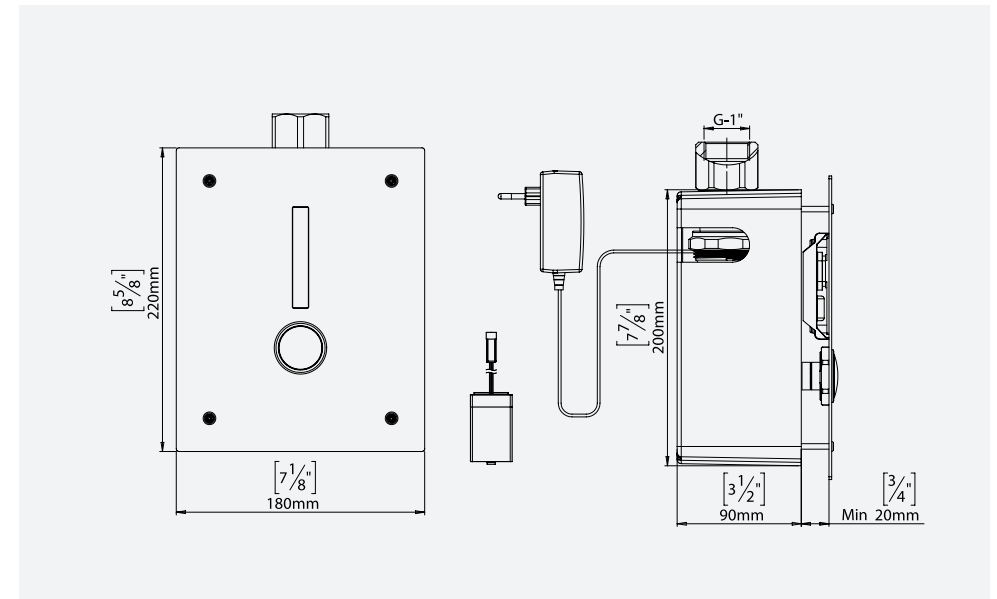

OPERATION

Touch-free electronic W.C. flush valve. Water will flush after the user moves away from the toilet. If the user spends less than one minute in front of the sensor, a half flush (3 liters) will take place. For more than one minute, a full flush (6 liters) will take place.

APPLICATION

Helps washrooms stay clean and saves water. Ideal for educational institutions, gas stations, restaurants. In addition, its minimalistic style makes it perfect for any locations with high design standards.

PRODUCT AT A GLANCE

Installation	Concealed. Iron frame available
Power Supply	9V transformer
Operating pressure	1.0-8.0 bar / 14.5-116.0 PSI
Water flow	3 LPF half flush / 0.8 GPF 6 LPF full flush / 1.58 GPF
ECO - Water saving option	4.5 lpf full flush / 1.18 gpf - available upon request

ORDERING INFORMATION

PRODUCT NAME	PART NUMBER	POWER OPTIONS	ADDITIONAL SPECIFICATIONS
JEREZ N	KSL00527	9V Battery 9V Transformer	Dual flush operation With a manual override button Concealed
JEREZ N WITH IRON FRAME	KSL00528		Dual flush operation With a manual override button Concealed. With iron mounting frame for wall-hung toilets.

OPTIONAL ACCESSORIES

PRODUCT NAME	PART NUMBER
REMOTE CONTROL	KSL01030

Kassel Sanitär S.L.

- Avda. de Castilla, 1 - Polígono Industrial, 28830 San Fernando de Henares, Madrid, **Spain**
- Daimlerstraße 2, D-93133 Burglengenfeld, **Germany**

Tel. +34 916 778 993 | Fax. +34 916 777 774 | info@kassel.es | www.kassel.es