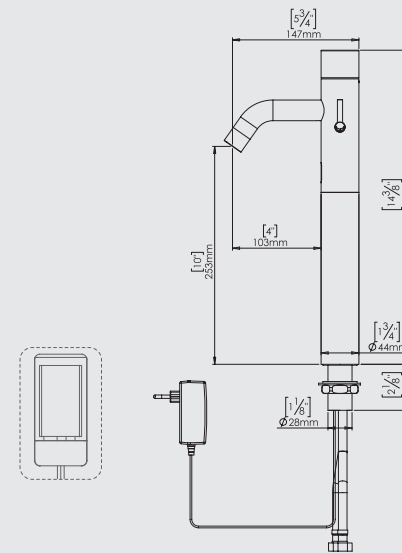

Kassel Sanitär S.L.

- Avda. de Castilla, 1 - Polígono Industrial, 28830 San Fernando de Henares, Madrid, Spain
- Daimlerstraße 2, D-93133 Burglengenfeld, Germany

Tel. +34 916 778 993 | Fax. +34 916 777 774 | info@kassel.es | www.kassel.es