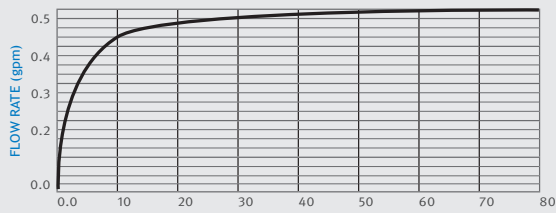

OPERATION

Touch-free electronic faucet. The faucet is automatically activated when the users place their hands in the sensor range and stops when the users remove their hands.

APPLICATION

Deck-mounted faucet combining an elegant design with anti-vandal features. Helps washrooms cleanliness, saves water and prevents cross contamination. Ideal for shopping malls, hotels, sport facilities, entertainment centers.

PRODUCT AT A GLANCE

Installation	Deck-mounted
Power Supply	- External battery box with 9V alkaline battery 9V Transformer
Operating pressure	0.5-8.0 bar / 7.0-116.0 psi
Water Supply	Hot and cold water
Water flow	6 LPM / 1.58 GPM - SSR PCA stream
Water Saving Options	4 LPM / 1 GPM ; 3 LPM / 0.8 GPM 1.89 LPM / 0.5 GPM ; 1.3 LPM 0.35 GPM - PCA spray
Water Temperature	70°C Maximum
Security Time	Auto shutoff after 90 seconds. adjustable by remote control

FLOW RATE vs PRESSURE

LINE PRESSURE (BAR)

This graph applies to 0.5 GPM option only.

OPTIONAL ACCESSORIES

PRODUCT NAME	PART NUMBER
Remote Control	KSL001030
Matching MIRANDA R EXTRA SOAP DISPENSER	KSL00980

ORDERING INFORMATION

PRODUCT NAME	PART NUMBER	POWER OPTIONS	ADDITIONAL FEATURES
MIRANDA DÚO EXTRA	KSL00040	9V battery 9V Transformer	Tall body 365 mm/14.37" For counter top wash basin