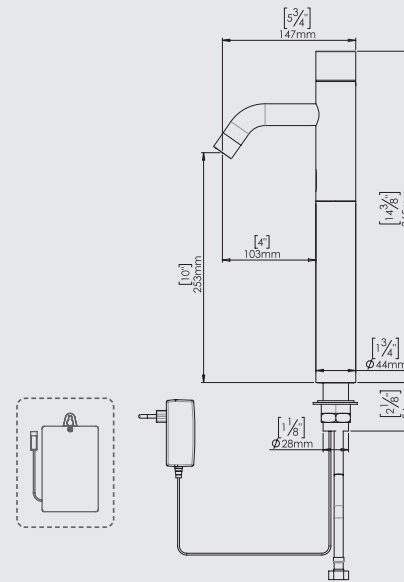

Kassel Sanitär S.L.

- Avda. de Castilla, 1 - Polígono Industrial, 28830 San Fernando de Henares, Madrid, **Spain**
- Daimlerstraße 2, D-93133 Burglengenfeld, **Germany**

Tel. +34 916 778 993 | Fax. +34 916 777 774 | info@kassel.es | www.kassel.es