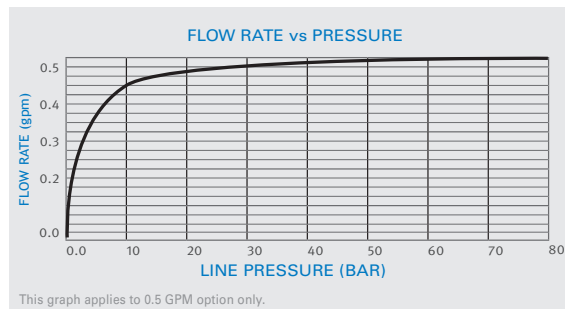

OPERATION

Touch free electronic faucet. The faucet is activated automatically when the users bring their hands within the sensor range and stops when the users remove their hands.

APPLICATION

Deck mounted faucet combining an elegant minimalist design with anti-vandal features. Enables an easy installation and is long lasting even in the harshest installation sites. Helps washrooms to stay cleaner and save water. Prevents cross contamination. Ideal for stadiums, train and bus stations & highway rest stops.

PRODUCT AT A GLANCE

Installation	Lavatory mounted
Power Supply	- External battery box with 9V Alkaline Battery - IP 67 battery box including 6AA, 1.5 V alkaline batteries. 9V Transformer - IP 68 Encapsulated 9V Transformer
Operating pressure	0.5-8.0 BAR / 7.0-116 PSI
Water Supply	Cold and Premixed water
Water Saving Options	· 6 LPM / 1.58 GPM · 4 LPM / 1 GPM · 3 LPM / 0.8 GPM · 1.89 LPM / 0.5 GPM · 1.3 LPM / 0.35 GPM
Water Temperature	70°C Maximum
Security Time	90 seconds. Adjustable by remote control

OPTIONAL ACCESSORIES

PRODUCT NAME	PART NUMBER
Remote Control	KSL001030
Matching MIRANDA R EXTRA SOAP DISPENSER	KSL00980

ORDERING INFORMATION

PRODUCT NAME	PART NUMBER	POWER OPTIONS	ADDITIONAL FEATURES
MIRANDA EXTRA	KSL00030	9V battery 9V Transformer	Tall body 365 mm/14.37" For counter top wash basin