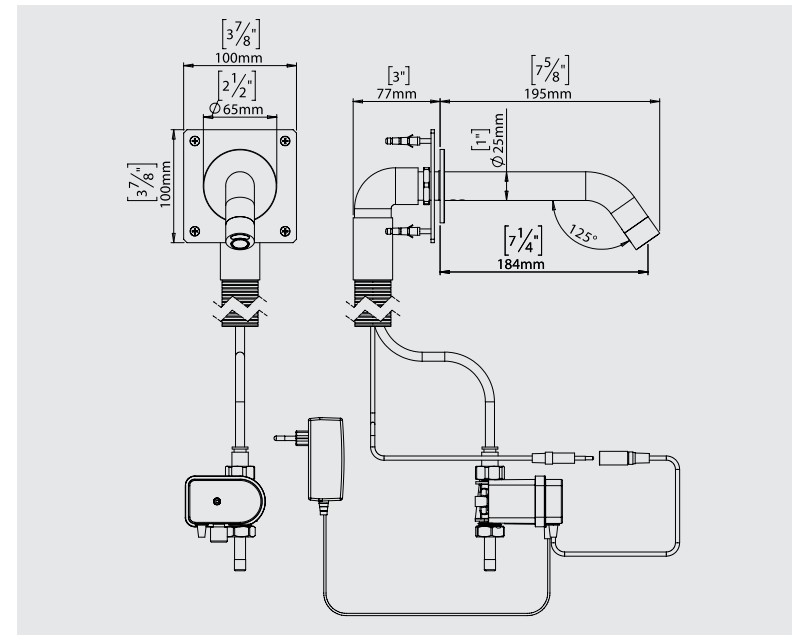

## PRODUCT AT A GLANCE

<b>Installation</b>	Concealed installation in brick walls
<b>Power Supply Options</b>	IP67 Dual power input box that allows the faucet to be used with a 9V battery or a 9V transformer.
<b>Operating pressure</b>	0.5 - 8.0 BAR (7 - 116 PSI). With a pressure over 8 bar, use a pressure reducing valve.
<b>Water supply</b>	Cold or premixed water
<b>Water Saving options</b>	4 LPM / 1.0 GPM - PCA spray
<b>Water temperature</b>	70°C Maximum
<b>Security Time</b>	Auto shutoff after 90 seconds. adjustable by remote control

FLOW RATE vs PRESSURE

This graph applies to 0.5 GPM option only.

## OPTIONAL ACCESSORIES

PRODUCT NAME	PART NUMBER
REMOTE CONTROL	KSL01030
Matching soap dispenser MIRANDA N WALL SOAP DISPENSER	KSL00913

## ORDERING INFORMATION

PRODUCT NAME	PART NUMBER	POWER
MIRANDA N WALL MOUNTED DP	KSL00086	IP67 Dual power input box that allows the faucet to be used with a 9V battery or a 9V transformer. MIRANDA N WALL MOUNTED can also be powered by a 9V transformer and an integrated backup system to be used with a 9V lithium battery, which enables the product to be used normally in case of a power failure.