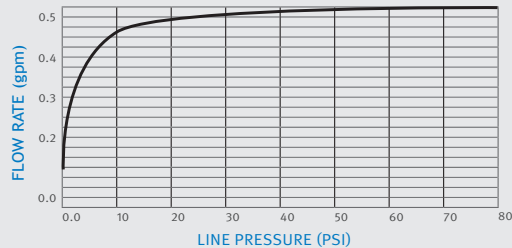

OPERATION

The faucet is automatically activated when users place their hands in the sensor range and stops when the users remove their hands.

APPLICATION

Combining an elegant design with vandal-resistant features. Concealed installation in brick walls. Helps washrooms stay clean and saves water. Prevents cross contamination. Ideal for offices, hotels and restaurants. Paired with MIRANDA N WALL SOAP DISPENSER touch free soap dispenser, it creates a germ-free and automated environment.

PRODUCT AT A GLANCE

Installation	Concealed installation in brick walls
Power Supply Options	IP67 Dual power input box that allows the faucet to be used with a 9V battery or a 9V transformer.
Operating pressure	0.5 - 8.0 BAR (7 - 116 PSI). With a pressure over 8 bar, use a pressure reducing valve.
Water supply	Cold or premixed water
Water Saving options	4 LPM / 1.0 GPM - PCA spray
Water temperature	70°C Maximum
Security Time	Auto shutoff after 90 seconds. adjustable by remote control

FLOW RATE vs PRESSURE

This graph applies to 0.5 GPM option only.

OPTIONAL ACCESSORIES

PRODUCT NAME	PART NUMBER
REMOTE CONTROL	KSL01030
Matching soap dispenser MIRANDA N WALL SOAP DISPENSER	KSL00913

ORDERING INFORMATION

PRODUCT NAME	PART NUMBER	POWER
MIRANDA N WALL MOUNTED DP	KSL00086	IP67 Dual power input box that allows the faucet to be used with a 9V battery or a 9V transformer. MIRANDA N WALL MOUNTED can also be powered by a 9V transformer and an integrated backup system to be used with a 9V lithium battery, which enables the product to be used normally in case of a power failure.