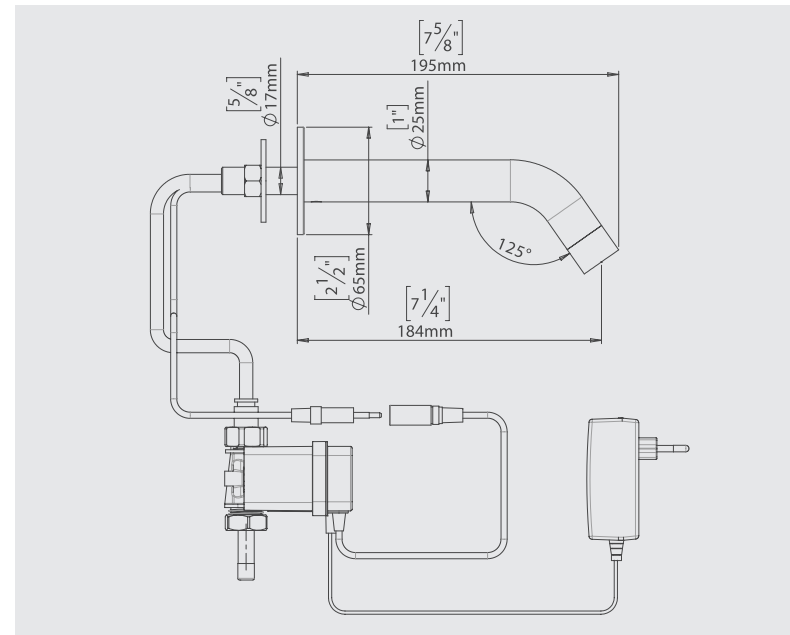

PRODUCT AT A GLANCE

Installation	Duct Concealed
Power Supply Options	IP67 Dual power input box that allows the faucet to be used with a 9 V battery or a 9 V transformer.
Operating pressure	0.5 - 8.0 BAR (7 - 116 PSI). With a pressure over 8 bar, use a pressure reducing valve.
Water supply	Cold or premixed water
Flow time	8 seconds. Adjustable with the Stern remote control
Water Saving options	4 LPM / 1.0 GPM - PCA spray
Water temperature	70°C Maximum
Security Time	Auto shutoff after 90 seconds. adjustable by remote control

OPTIONAL ACCESSORIES

PRODUCT NAME	PART NUMBER
Remote control for adjusting settings	KSL01030
Matching Soap Dispenser	KSL00913

ORDERING INFORMATION

PRODUCT NAME	PART NUMBER	POWER
MIRANDA N WALL MOUNTED	KSL00085	IP67 Dual power input box that allows the faucet to be used with a 9 V battery or a 9 V transformer. MIRANDA N WALL MOUNTED can also be powered by a 9 V transformer and an integrated backup system to be used with a 9 V lithium battery, which enables the product to be used normally in case of a power failure.