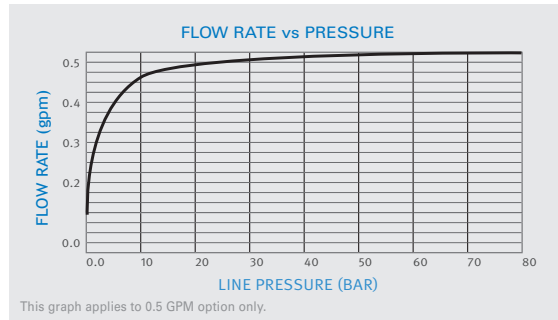

OPERATION WITH PROXIMITY SENSOR

Touch-free electronic faucet. The faucet is automatically activated when users place their hands in the sensor range and stops when the users remove their hands.

OPERATION WITH WAVE ON-OFF SENSOR

PRODUCT AT A GLANCE

Installation	Duct Concealed
Power Supply Options	IP67 Dual power input box that allows the faucet to be used with a 9 V battery or a 9 V transformer.
Operating pressure	0.5 - 8.0 BAR (7 - 116 PSI). With a pressure over 8 bar, use a pressure reducing valve.
Water supply	Cold or premixed water
Flow time	8 seconds. Adjustable with the Stern remote control
Water Saving options	4 LPM / 1.0 GPM - PCA spray
Water temperature	70°C Maximum
Security Time	Auto shutoff after 90 seconds. adjustable by remote control