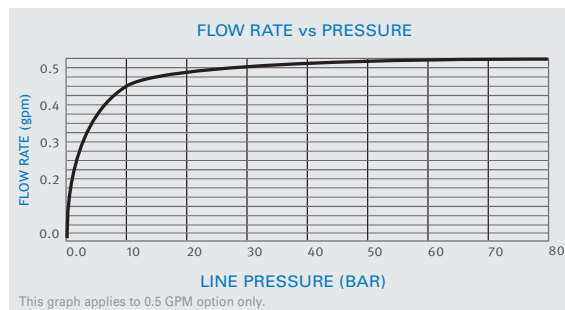

TOUCH-FREE ELECTRONIC LAVATORY FAUCET

SPECIFICATIONS

Touch-free electronic faucet for deck-mounted installations. Activated by Infrared sensor. Chrome plated body, other finishes available. For cold and hot water. Includes a low battery indicator. The Miranda R line has an Infrared sensor and a solenoid valve inside the body of the product for added vandal resistance. Adjustable settings by remote control: Sensor range, Security time, Delay In, Delay Out and On-Off. 24 hour mandatory hygiene flush can be provided upon request.

OPERATION

Touch-free electronic faucet operated by an infrared sensor. The faucet automatically activates when users place their hands within sensor range and stops when they remove them from the sensor range.

APPLICATION

Deck-mounted faucet combining an elegant design with anti-vandal features. Helps washrooms cleanliness, saves water and prevents cross contamination. Ideal for shopping malls, hotels, sport facilities, entertainment centers.

PRODUCT AT A GLANCE

Installation	Deck-mounted
Power Supply	- External battery box with 9V alkaline battery 9V Transformer
Operating pressure	0.5-8.0 bar / 7.0-116.0 psi
Water Supply	Hot and cold water
Water flow	6 LPM / 1.58 GPM - SSR PCA stream
Water Saving Options	4 LPM / 1 GPM ; 3 LPM / 0.8 GPM 1.89 LPM / 0.5 GPM ; 1.3 LPM 0.35 GPM - PCA spray
Water Temperature	70°C Maximum
Security Time	90 seconds. Adjustable by remote control

OPTIONAL ACCESSORIES

PRODUCT NAME	PART NUMBER
Remote Control	KSL001030
Matching MIRANDA R SOAP DISPENSER	KSL00920

ORDERING INFORMATION

PRODUCT NAME	PART NUMBER	POWER OPTIONS
MIRANDA R DÚO	KSL00165	9V battery 9V Transformer