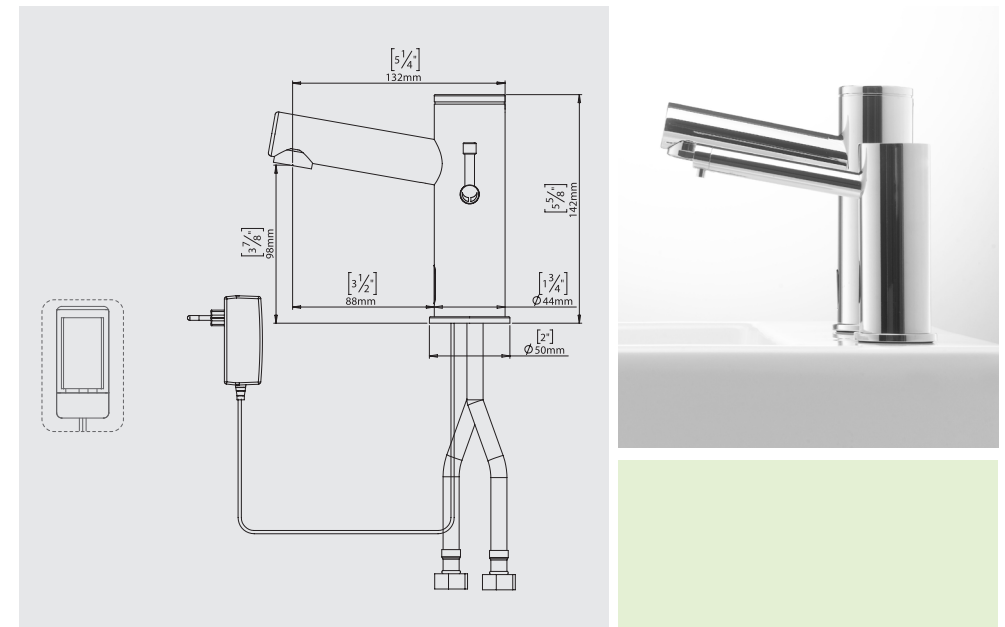

Kassel Sanitär S.L.

- Avda. de Castilla, 1 - Polígono Industrial, 28830 San Fernando de Henares, Madrid, **Spain**
- Daimlerstraße 2, D-93133 Burglengenfeld, **Germany**

Tel. +34 916 778 993 | Fax. +34 916 777 774 | info@kassel.es | www.kassel.es