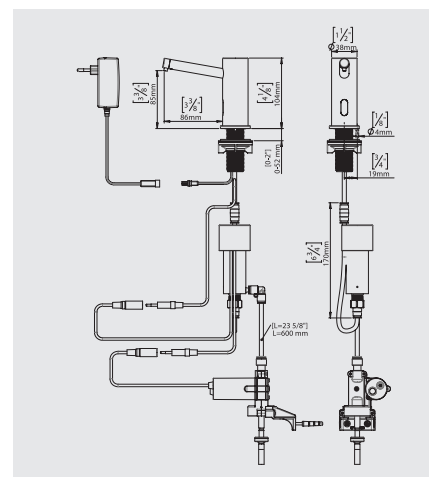

PRODUCT AT A GLANCE

Installation	Deck-mounted
Power Supply	12V transformer
Soap	Peristaltic pump enables the use of any kind of liquid soap, detergent or antibacterial gel
Refill	Soap priming operated by remote control or by easy-to-use manual refill button

ORDERING INFORMATION

PRODUCT NAME	CODE	POWER OPTIONS
MIRANDA R ESPUMA PROF	KSL00989	12V Transformer

OPTIONS

OPTIONS	CODE
Remote control	KSL01031
Professional System with soap level indicator	KSL02240
Professional top fill system	KSL02210
Professional System	KSL02230
Matching touch-free faucet MIRANDA R Series	Upon request