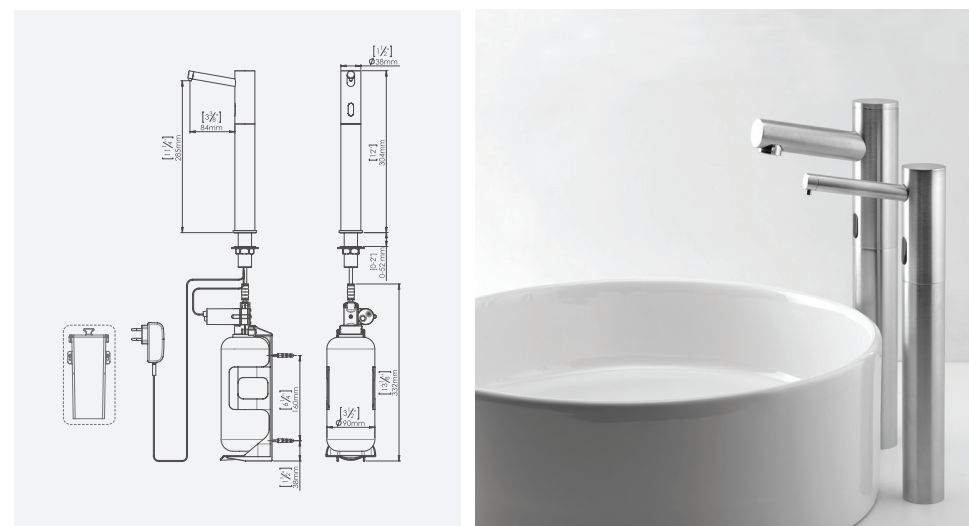

Application

With the dripless automatic shutoff, this soap dispenser helps washroom organization and cleanliness. Combined with the touch-free electronic faucet, it creates a germ-free automated environment. Ideal for Ideal for stadiums, train and bus stations and highway rest stops.

PRODUCT AT A GLANCE

Installation	Deck mounted
Power Supply Options	- Battery box for 6 x DD Batteries 12V transformer
Soap	1 Liter soap bottle Peristaltic pump enables the use of any kind of liquid soap, detergent or antibacterial gel
Soap Dosage	Default setting: 1.2-1.6 cc Adjustable by remote control in accordance to the selected soap
Soap Viscosity	Soap Viscosity
Refill	Soap priming operated by remote control or by easy-to-use manual refill button

ORDERING INFORMATION

PRODUCT NAME	CODE	POWER OPTIONS
MIRANDA R EXTRA SOAP DISPENSER	KSL00980	- Battery box for 6 x DD Batteries 12V transformer

OPTIONS

OPTIONS	CODE
Remote control for adjusting settings	KSL01060
Matching faucet MIRANDA R EXTRA	KSL00166
MIRANDA R EXTRA SD SIX-PACK 6 soap dispensers + 1 remote control	KSL00982
Professional System for simultaneous feed	Upon request

Kassel Sanitär S.L.

• Avda. de Castilla, 1 - Polígono Industrial, 28830 San Fernando de Henares, Madrid, Spain
• Daimlerstraße 2, D-93133 Burglengenfeld, Germany

Tel. +34 916 778 993 | Fax. +34 916 777 774 | info@kassel.es | www.kassel.es