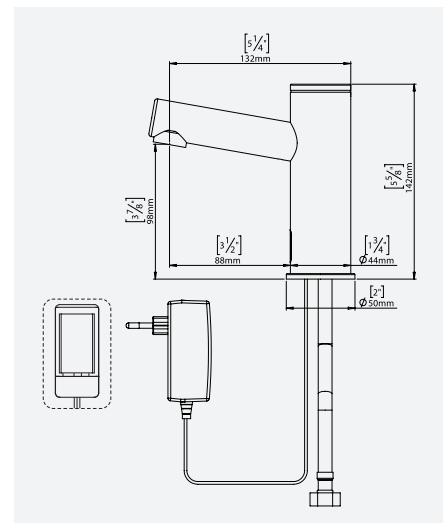

PRODUCT AT A GLANCE

Installation	Lavatory mounted
Power Supply	<ul style="list-style-type: none"> • 9V external battery box • IP67 Battery Box for 6 AA 1.5V alkaline batteries • 9V Transformer • IP 68 Encapsulated 9V transformer
Operating pressure	0.5-8.0 bar / 7.0-116.0 psi
Water supply	Cold or premixed water
Water flow	6 lpm / 1.58 gpm - SSR PCA stream
Water saving options	1.3 lpm/0.35 gpm, 1.89 LPM/0.5 GPM, 3 lpm/0.8gpm, 4 lpm/1 gpm - PCA spray
Water temperature	70°C Maximum
Security time	90 seconds. Adjustable by remote control

OPTIONS

OPTIONS	CODE
Remote control	KSL01030
Matching MIRANDA R Soap Dispenser	KSL00920

ORDERING INFORMATION

MODEL	CODE	POWER	OPTIONS
MIRANDA R	KSL00160	9V battery/ 9V transformer	Tall body 338 mm \ 13.30" for counter top wash basins