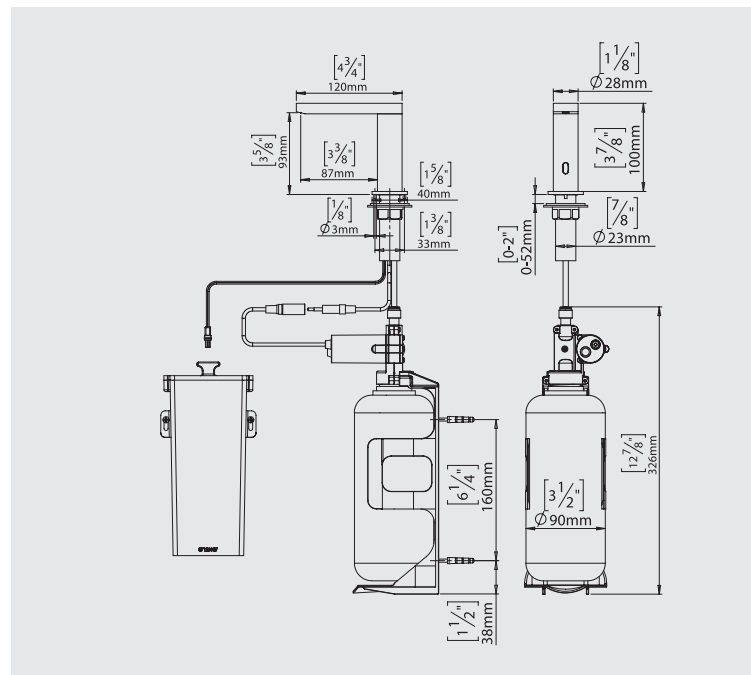

### SPECIFICATIONS

Touch-free electronic soap dispenser for deck-mounted installations. Activated by infrared sensor. For use with any non-proprietary soap. Chrome plated body, other finishes available. Includes a 1 liter soap bottle and bottle support. With a designated peristaltic pump that prevents clogging and back flow. Remote installation option: extension cable and longer piping. Adjustable settings by remote control: soap quantity, soap tank refill, temporary off and reset to factory settings.

### PRODUCT AT A GLANCE

<b>Installation</b>	Deck-mounted
<b>Power Supply Options</b>	<ul style="list-style-type: none"> <li>• Battery box for 6 x 1.5 V D alkaline batteries</li> <li>• 12 V transformer</li> </ul>
<b>Soap</b>	1 Liter soap bottle. This soap dispenser includes a peristaltic pump that allows the use of any kind of liquid soap, detergent or antibacterial gel.
<b>Soap Dosage</b>	Factory setting for 1.2 to 1.6 cc depending on the selected soap. The soap quantity can be changed using the soap dispenser's remote control.
<b>Refill</b>	Easy-to-use Refill button that primes the soap until it starts coming out of the soap dispenser spout. This function can also be performed with the remote control.

### SOAP DISPENSERS OPTIONS

PRODUCT NAME	PART NUMBER
Remote control for adjusting settings	KSL01060
Matching faucet: PETRA M faucet	KSL00365
PETRA M Soap dispenser six-pack	KSL00978
Multifeed system	Upon request