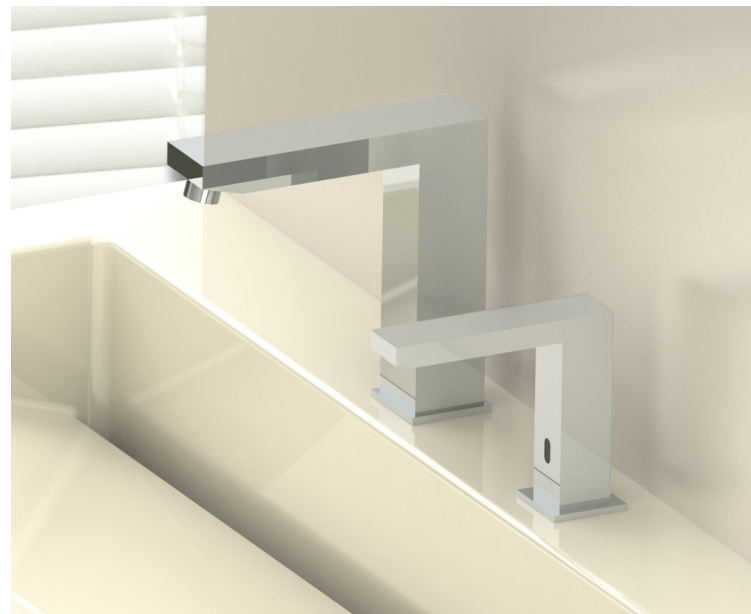

APPLICATION

With the dripless automatic shutoff, this soap dispenser helps washroom organization and cleanliness. Combined with the touch-free electronic faucet, it creates a germ-free automated environment. Ideal for Ideal for stadiums, train and bus stations and highway rest stops.

PRODUCT AT A GLANCE

Installation	Deck-mounted
Power Supply Options	• Battery box for 6 x 1.5 V D alkaline batteries • 12 V transformer
Soap	1 Liter soap bottle. This soap dispenser includes a peristaltic pump that allows the use of any kind of liquid soap, detergent or antibacterial gel.
Soap Dosage	Factory setting for 1.2 to 1.6 cc depending on the selected soap. The soap quantity can be changed using the soap dispenser's remote control.
Refill	Easy-to-use Refill button that primes the soap until it starts coming out of the soap dispenser spout. This function can also be performed with the remote control.

ORDERING INFORMATION

PRODUCT NAME	PART NUMBER	POWER SUPPLY
PETRA M SOAP DISPENSER	KSL00977	• Battery box for 6 x 1.5 V D alkaline batteries • 12 V transformer

SOAP DISPENSERS OPTIONS

PRODUCT NAME	PART NUMBER
Remote control for adjusting settings	KSL01060
Matching faucet: PETRA M faucet	KSL00365
PETRA M Soap dispenser six-pack	KSL00978
Multifeed system	Upon request

Kassel Sanitär S.L.

- Avda. de Castilla, 1 - Polígono Industrial, 28830 San Fernando de Henares, Madrid, Spain
- Daimlerstraße 2, D-93133 Burglengenfeld, Germany

Tel. +34 916 778 993 | Fax. +34 916 777 774 | info@kassel.es | www.kassel.es