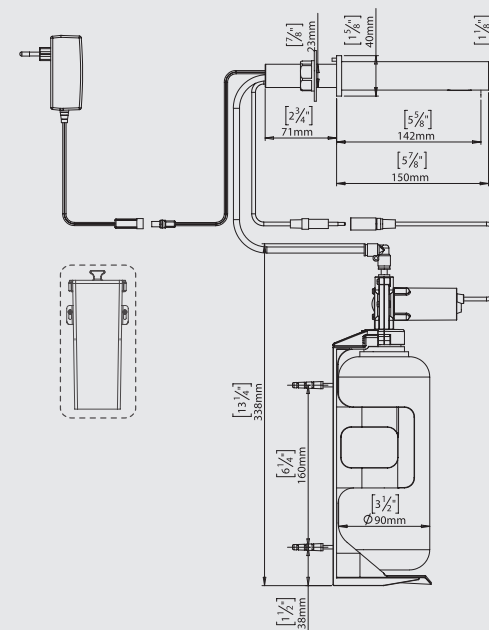

### SPECIFICATIONS

Touch-free electronic soap dispenser for wall-mounted installation. Activated by infrared sensor. For use with any non-proprietary soap. Chrome plated body, other finishes available. Includes a 1 liter soap bottle and bottle support. With a designated peristaltic pump that prevents clogging and back flow. Remote installation option: extension cable and longer piping. Adjustable settings by remote control: soap quantity, soap tank refill, temporary off and reset to factory settings.

### PRODUCT AT A GLANCE

<b>Installation</b>	wall-mounted
<b>Power Supply Options</b>	<ul style="list-style-type: none"> <li>Battery box for 6 x 1.5 V D alkaline batteries</li> <li>12 V transformer</li> </ul>
<b>Soap</b>	1 Liter soap bottle. This soap dispenser includes a peristaltic pump that allows the use of any kind of liquid soap, detergent or antibacterial gel.
<b>Soap Dosage</b>	Factory setting for 1.2 to 1.6 cc depending on the selected soap. The soap quantity can be changed using the soap dispenser's remote control.
<b>Refill</b>	Easy-to-use Refill button that primes the soap until it starts coming out of the soap dispenser spout. This function can also be performed with the remote control.

### ORDERING INFORMATION

PRODUCT NAME	POWER OPTIONS	ADDITIONAL FEATURES
PETRA WALL MOUNTED SOAP DISPENSER	KSL00940	Concealed installation
PETRA WALL MOUNTED SOAP DISPENSER SIX-PACK	KSL00941	

### SOAP DISPENSERS OPTIONS

PRODUCT NAME	PART NUMBER
Remote control for adjusting settings	KSL01060
Matching PETRA WALL MOUNTED faucet	KSL00395

**KS**  
Kassel Sanitär