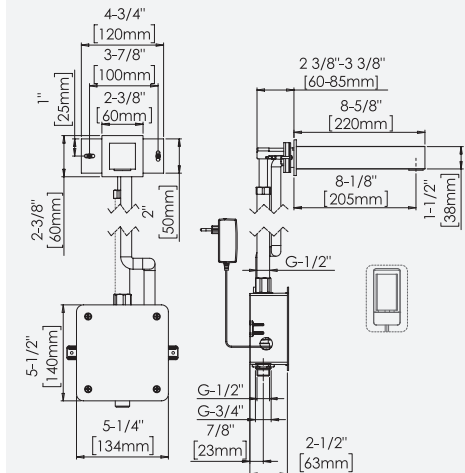

PETRA LONG BOX