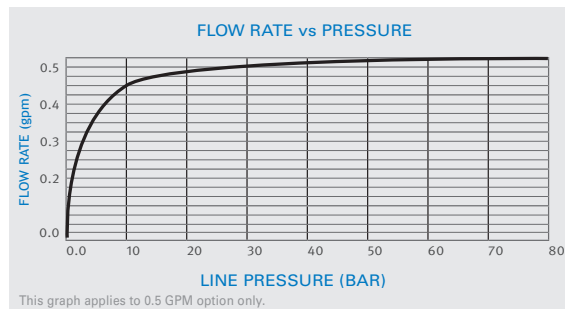

OPERATION

The touch free electronic faucet will automatically activate when the user places hands within the sensor range and will deactivate automatically once the user moves hands outside of the sensor range.

PRODUCT AT A GLANCE

Installation	Concealed installation
Power Supply	• 9V battery • 9V transformer
Operating pressure	0.5-8.0 bar (15.0 - 116.0 PSI).
Water Supply	Cold and premixed water
Water flow	6 LPM / 1.58 GPM Optional upon special request 4 LPM / 1 GMP
Water Saving Options	4 LPM / 1 GPM ; 3 LPM / 0.8 GPM 1.89 LPM / 0.5 GPM ; 1.3 LPM 0.35 GPM - PCA spray
Water Temperature	70°C Maximum
Security Time	90 seconds. Customizable by remote control