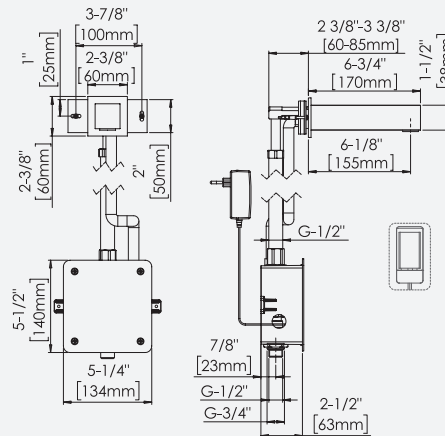

PETRA BOX & PETRA LONG BOX

TOUCH-FREE ELECTRONIC LAVATORY FAUCET

SPECIFICATIONS

Touch-free wall-mounted electronic faucet. Activated by an infrared sensor. For concrete and brick wall installations. For cold or premixed water. Powered by 9V battery or a 9V transformer. Chrome plated body, other finishes available. Adjustable setting by remote control: sensor range, security time, delay in, delay out, on-off and reset to factory settings.

OPERATION

The touch free electronic faucet will automatically activate when the user places hands within the sensor range and will deactivate automatically once the user moves hands outside of the sensor range.

APPLICATION

Wall-mounted faucet. Combines a minimalistic design with vandal resistant features. Helps washrooms stay clean and saves water. Easy installation. Long lasting even in the harshest installation sites. Ideal for shopping malls, sport facilities and entertainment centers.

PRODUCT AT A GLANCE

Installation	Concealed installation
Power Supply	• 9V battery • 9V transformer
Operating pressure	0.5-8.0 bar (15.0 - 116.0 PSI).
Water Supply	Cold and premixed water
Water flow	6 LPM / 1.58 GPM Optional upon special request 4 LPM / 1 GMP
Water Saving Options	4 LPM / 1 GPM ; 3 LPM / 0.8 GPM 1.89 LPM / 0.5 GPM ; 1.3 LPM 0.35 GPM - PCA spray
Water Temperature	70°C Maximum
Security Time	90 seconds. Customizable by remote control

OPTIONAL ACCESSORIES

PRODUCT NAME	PART NUMBER
Remote Control	KSL001030
Matching PETRA WALL MOUNTED SOAP DISPENSER	KSL00940

ORDERING INFORMATION

PRODUCT NAME	PART NUMBER	POWER OPTIONS	ADDITIONAL FEATURES
PETRA BOX	KSL00396	• 9V battery • 9V transformer	Concealed installation in plaster or dry wall
PETRA LONG BOX	KSL00398		

PETRA BOX

Kassel Sanitär S.L.