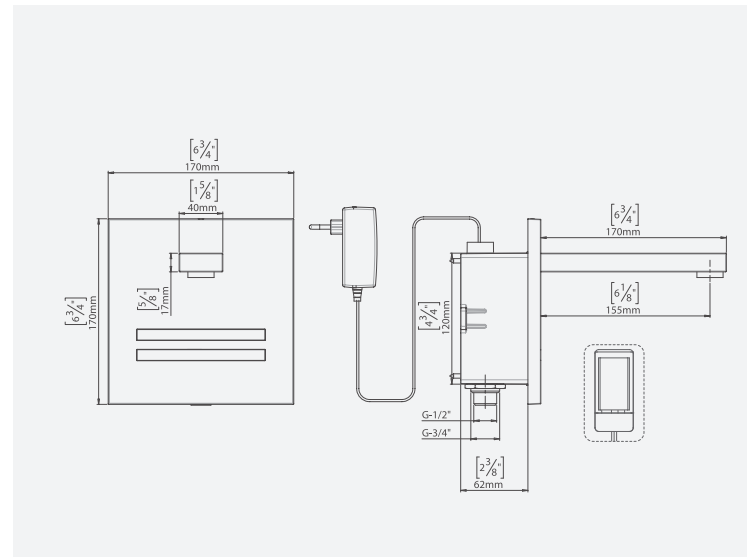

PETRA Q

TOUCH-FREE ELECTRONIC LAVATORY FAUCET

SPECIFICATIONS

Touch-free wall-mounted electronic faucet. Activated by an infrared sensor. For cold or premixed water. Powered by a 9V battery or a 9V transformer. Chrome plated body, other finishes available. Includes a low battery indicator. Adjustable settings by remote control: sensor range, security time, delay in, delay out, on-off and reset to factory settings.

PRODUCT AT A GLANCE

Installation	Concealed wall-mounted
Power Supply	• 9V battery • 9V transformer
Operating pressure	0.5-8.0 bar / 7.0-116.0 psi
Water Supply	Cold and premixed water
Water flow	6 LPM / 1.58 GPM - SSR PCA stream
Water Saving Options	4 LPM / 1 GPM ; 3 LPM / 0.8 GPM 1.89 LPM / 0.5 GPM ; 1.3 LPM 0.35 GPM - PCA spray
Water Temperature	70°C Maximum
Security Time	90 seconds. Customizable by remote control

FLOW RATE vs PRESSURE

This graph applies to 0.5 GPM option only.

OPTIONAL ACCESSORIES

PRODUCT NAME	PART NUMBER
Remote Control	KSL001030

ORDERING INFORMATION

PRODUCT NAME	PART NUMBER	POWER OPTIONS	ADDITIONAL FEATURES
PETRA Q	KSL00399	• 9V battery • 9V transformer	Concealed installation in brick and concrete walls