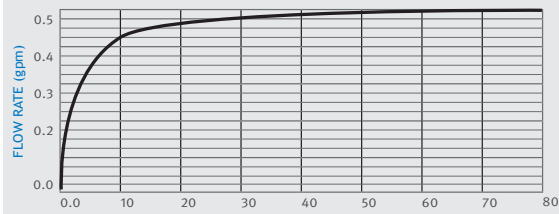

PETRA Q

TOUCH-FREE ELECTRONIC LAVATORY FAUCET

SPECIFICATIONS

Touch-free wall-mounted electronic faucet. Activated by an infrared sensor. For cold or premixed water. Powered by a 9V battery or a 9V transformer. Chrome plated body, other finishes available. Includes a low battery indicator. Adjustable settings by remote control: sensor range, security time, delay in, delay out, on-off and reset to factory settings.

OPERATION

The faucet will automatically activate when users place their hands in the sensor range and will stop once the users remove their hands.

APPLICATION

Wall-mounted faucet. Combines a minimalistic square design with vandal resistant features. Helps washrooms stay clean and saves water. Easy installation. Long lasting even in the harshest installation sites. Ideal for shopping malls, sport facilities and entertainment centers.

PRODUCT AT A GLANCE

Installation	Concealed wall-mounted
Power Supply	• 9V battery • 9V transformer
Operating pressure	0.5-8.0 bar / 7.0-116.0 psi
Water Supply	Cold and premixed water
Water flow	6 LPM / 1.58 GPM - SSR PCA stream
Water Saving Options	4 LPM / 1 GPM ; 3 LPM / 0.8 GPM 1.89 LPM / 0.5 GPM ; 1.3 LPM 0.35 GPM - PCA spray
Water Temperature	70°C Maximum
Security Time	90 seconds. Customizable by remote control

FLOW RATE vs PRESSURE

This graph applies to 0.5 GPM option only.

OPTIONAL ACCESSORIES

PRODUCT NAME	PART NUMBER
Remote Control	KSL001030

ORDERING INFORMATION

PRODUCT NAME	PART NUMBER	POWER OPTIONS	ADDITIONAL FEATURES
PETRA Q	KSL00399	• 9V battery • 9V transformer	Concealed installation in brick and concrete walls