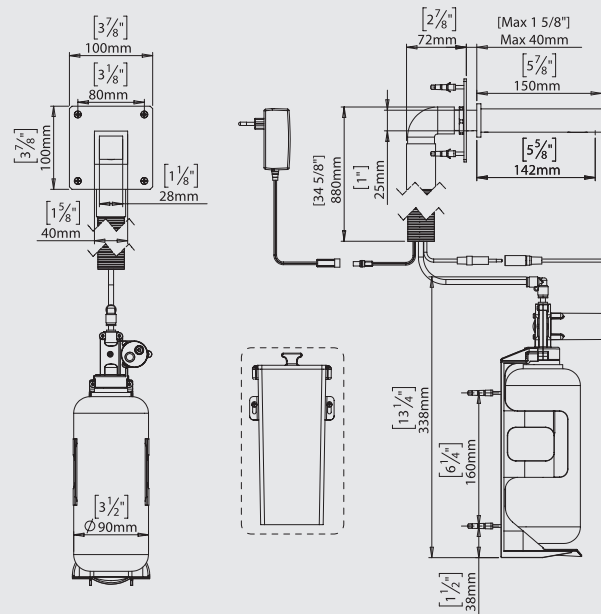

APPLICATION

With the dripless automatic shutoff, this soap dispenser helps washroom organization and cleanliness. Combined with the touch-free electronic faucet, it creates a germ-free automated environment. Ideal for shopping malls, sport facilities and entertainment centers.

PRODUCT AT A GLANCE

Installation	wall-mounted
Power Supply Options	- Battery box for 6 x 1.5 V D alkaline batteries 12 V transformer
Soap	1 Liter soap bottle. This soap dispenser includes a peristaltic pump that allows the use of any kind of liquid soap, detergent or antibacterial gel.
Soap Dosage	Factory setting for 1.2 to 1.6 cc depending on the selected soap. The soap quantity can be changed using the soap dispenser's remote control.
Refill	Easy-to-use Refill button that primes the soap until it starts coming out of the soap dispenser spout. This function can also be performed with the remote control.

ORDERING INFORMATION

PRODUCT NAME	PART NUMBER	ADDITIONAL FEATURES
PETRA SOAP DISPENSER	KSL00945	Concealed installation
PETRA SOAP DISPENSER SIX-PACK	KSL00946	

SOAP DISPENSERS OPTIONS

PRODUCT NAME	PART NUMBER
Remote control for adjusting settings	KSL01060
Matching faucet: PETRA BOX	KSL00396

KS
Kassel Sanitär

Kassel Sanitär S.L.

- Avda. de Castilla, 1 - Polígono Industrial, 28830 San Fernando de Henares, Madrid, Spain
- Daimlerstraße 2, D-93133 Burglengenfeld, Germany

Tel. +34 916 778 993 | Fax. +34 916 777 774 | info@kassel.es | www.kassel.es