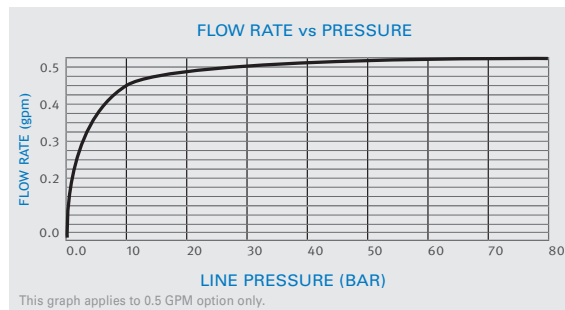

PETRA WALL MOUNTED

TOUCH-FREE ELECTRONIC FAUCET

SPECIFICATIONS

Touch-free wall-mounted electronic faucet. Activated by an infrared sensor. For cold or premixed water. Chrome plated body, other finishes available. Adjustable settings by remote control: sensor range, security time, delay in, delay out, on-off and reset to factory settings.

OPERATION

The faucet will automatically activate when users place their hands in the sensor range and will stop once the users remove their hands.

APPLICATION

Wall-mounted faucet. Combines a minimalistic design with vandal resistant features. Helps washrooms stay clean and saves water. Easy installation. Long lasting even in the harshest installation sites. Ideal for shopping malls, sport facilities and entertainment centers.

PRODUCT AT A GLANCE

Installation	Wall mounted
Power Supply	<ul style="list-style-type: none"> Battery box for 6 x 1.5V AA alkaline batteries 9V transformer
Operating pressure	0.5-8.0 bar / 7.0-116.0 psi
Water Supply	Cold and premixed water
Water flow	6 LPM / 1.58 GPM - SSR PCA stream
Water Saving Options	4 LPM / 1 GPM ; 3 LPM / 0.8 GPM 1.89 LPM / 0.5 GPM ; 1.3 LPM 0.35 GPM - PCA spray
Water Temperature	70°C Maximum
Security Time	Auto shutoff after 90 seconds. adjustable by remote control