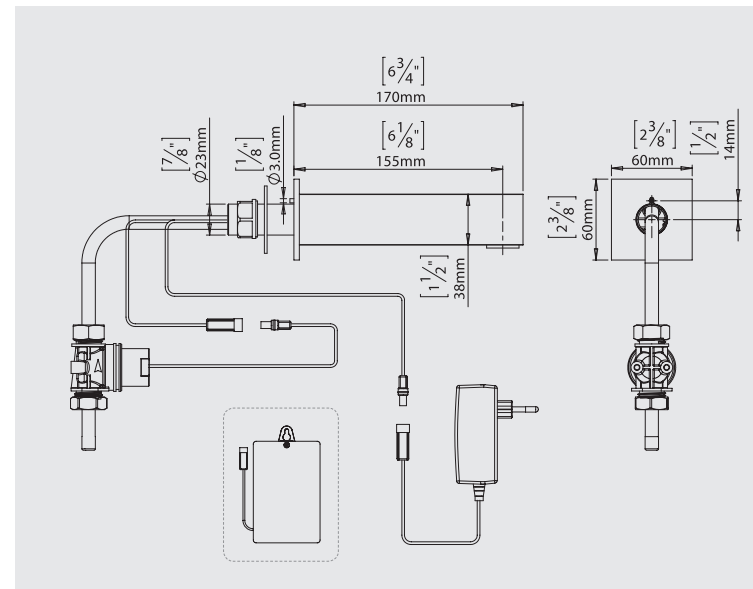

Kassel Sanitär S.L.

- Avda. de Castilla, 1 - Polígono Industrial, 28830 San Fernando de Henares, Madrid, **Spain**
- Daimlerstraße 2, D-93133 Burglengenfeld, **Germany**

Tel. +34 916 778 993 | Fax. +34 916 777 774 | info@kassel.es | www.kassel.es