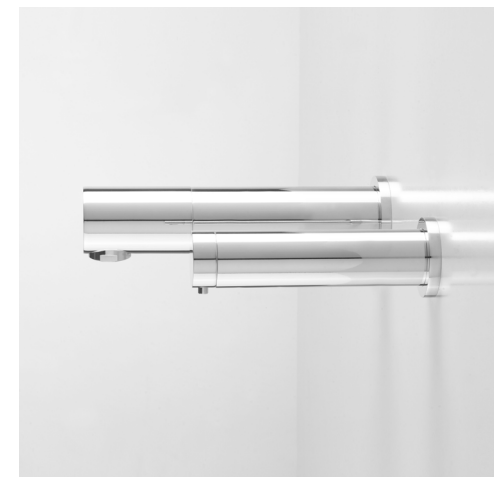

RONDA N

TOUCH-FREE ELECTRONIC LAVATORY FAUCET

SPECIFICATIONS

Touch-free wall-mounted electronic faucet. Activated by an infrared sensor. For cold or premixed water. Powered by 9V battery or a 9V transformer. Chrome plated body, other finishes available. Adjustable setting by remote control: sensor range, security time, delay in, delay out, on-off and reset to factory settings.

OPERATION

The faucet will automatically activate when users place their hands in the sensor range and will stop once the users remove their hands.

APPLICATION

Wall-mounted faucet. Combines a minimalistic design with vandal resistant features. Helps washrooms stay clean and saves water. Easy installation. Long lasting even in the harshest installation sites. Ideal for shopping malls, sport facilities and entertainment centers.

FLOW RATE vs PRESSURE

This graph applies to 0.5 GPM option only.

LINE PRESSURE (PSI)

ORDERING INFORMATION

MODEL	CODE	POWER	ADDITIONAL FEATURES
RONDA N	KSL00175	<ul style="list-style-type: none"> • 6 x 1.5 AA batteries • 9V transformer 	Concealed installation in plaster or dry wall

OPTIONS

OPTION	CODE
Remote control	KSL01030
Matching RONDA WALL MOUNTED Soap Dispenser	KSL00930
Matching RONDA ESPUMA soap dispenser	KSL00995

Kassel Sanitär S.L.

- Avda. de Castilla, 1 - Polígono Industrial, 28830 San Fernando de Henares, Madrid, **Spain**
- Daimlerstraße 2, D-93133 Burglengenfeld, **Germany**