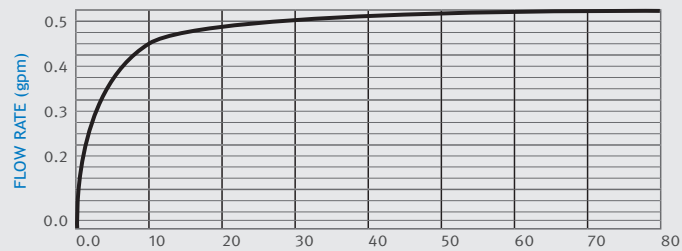

RONDA N

TOUCH-FREE ELECTRONIC LAVATORY FAUCET

SPECIFICATIONS

Touch-free wall-mounted electronic faucet. Activated by an infrared sensor. For cold or premixed water. Powered by 9V battery or a 9V transformer. Chrome plated body, other finishes available. Adjustable setting by remote control: sensor range, security time, delay in, delay out, on-off and reset to factory settings.

OPERATION

The faucet will automatically activate when users place their hands in the sensor range and will stop once the users remove their hands.

APPLICATION

Wall-mounted faucet. Combines a minimalistic design with vandal resistant features. Helps washrooms stay clean and saves water. Easy installation. Long lasting even in the harshest installation sites. Ideal for shopping malls, sport facilities and entertainment centers.

PRODUCT AT A GLANCE

Installation	Concealed wall-mounted
Power Supply	• 6 x 1.5 AA batteries • 9V transformer
Operating pressure	0.5-8.0 bar / 7.0-116.0 psi
Water Supply	Cold and premixed water
Water flow	6 LPM / 1.58 GPM - SSR PCA stream
Water Saving Options	PCA spray - 4 lpm / 1 gpm ; 3 lpm / 0.8 gpm ; 1.89 lpm / 0.5 gpm
Water Temperature	70°C Maximum
Security Time	90 seconds. Adjustable by remote control

FLOW RATE vs PRESSURE

This graph applies to 0.5 GPM option only.

LINE PRESSURE (PSI)

ORDERING INFORMATION

MODEL	CODE	POWER	ADDITIONAL FEATURES
RONDA N	KSL00175	• 6 x 1.5 AA batteries • 9V transformer	Concealed installation in plaster or dry wall

OPTIONS

OPTION	CODE
Remote control	KSL01030
Matching RONDA WALL MOUNTED Soap Dispenser	KSL00930
Matching RONDA ESPUMA soap dispenser	KSL00995