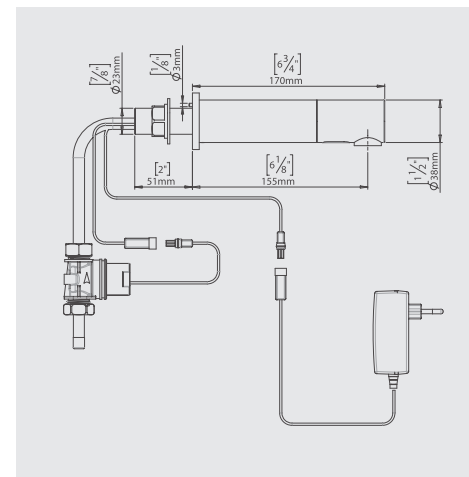

PRODUCT AT A GLANCE

Installation	Concealed wall-mounted
Power Supply	• 6 x 1.5 AA batteries • 9V transformer
Operating pressure	0.5-8.0 bar / 7.0-116.0 psi
Water Supply	Cold and premixed water
Water flow	6 LPM / 1.58 GPM - SSR PCA stream
Water Saving Options	PCA spray - 4 lpm / 1 gpm ; 3 lpm / 0.8 gpm ; 1.89 lpm / 0.5 gpm
Water Temperature	70°C Maximum
Security Time	90 seconds. Adjustable by remote control

FLOW RATE vs PRESSURE

This graph applies to 0.5 GPM option only.

LINE PRESSURE (PSI)

ORDERING INFORMATION

MODEL	CODE	POWER	ADDITIONAL FEATURES
RONDA N	KSL00175	<ul style="list-style-type: none"> • 6 x 1.5 AA batteries • 9V transformer 	Concealed installation in plaster or dry wall

OPTIONS

OPTION	CODE
Remote control	KSL01030
Matching RONDA WALL MOUNTED Soap Dispenser	KSL00930
Matching RONDA ESPUMA soap dispenser	KSL00995

Kassel Sanitär S.L.

- Avda. de Castilla, 1 - Polígono Industrial, 28830 San Fernando de Henares, Madrid, **Spain**
- Daimlerstraße 2, D-93133 Burglengenfeld, **Germany**