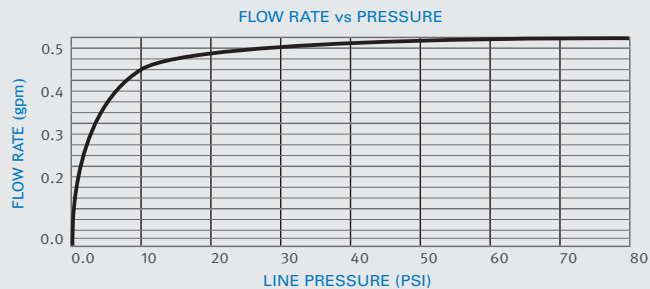

SPECIFICATIONS

Touch-free wall-mounted electronic faucet. With a mixer for water temperature adjustment for hot and cold water. Gooseneck spout. Powered by an internal 9V battery or a 9V transformer. Battery version includes a low battery level indicator. Latching solenoid valve is located inside the product. Auto-shutoff after 90 seconds. Adjustable settings by remote control: security time, delay in, delay out, on-off and reset to factory settings.

OPERATION

Touch-free electronic faucet. The faucet is automatically activated when users place their hands in the sensor range and stops when users move away from the sensor range.

APPLICATION

Touch-free faucet. Enables patients and medical personnel to wash hands without touching the faucet. Prevents cross contamination. Helps washrooms to stay cleaner. Ideal for hospitals, laboratories, dental clinics and commercial kitchens.

PRODUCT AT A GLANCE

Installation	Exposed wall-mounted
Power Supply	• 9V battery • 9V transformer
Operating pressure	0.5-5.0 bar (7-72.5 PSI), for water pressure greater than 5.0 bar use a pressure reducing valve.
Water supply	Hot and cold water
Water flow	6 LPM / 1.58 GPM - SSR PCA stream
Water Saving Options	4 LPM / 1 GPM ; 3 LPM / 0.8 GPM 1.89 LPM / 0.5 GPM ; 1.3 LPM 0.35 GPM - PCA spray
Water temperature	70°C Maximum
SecurityTime	90 seconds. Adjustable with a remote control.

This graph applies to 0.5 GPM option only.

ORDERING INFORMATION

PRODUCT NAME	PART NUMBER
THERMA II	KSL00355

OPTIONAL ACCESSORIES

PRODUCT NAME	PART NUMBER
REMOTE CONTROL	KSL01030